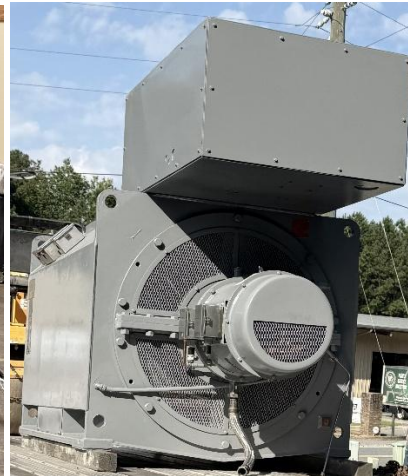

NSV Energy LLC  
35 Hickory Springs Industrial Drive  
Canton GA 30115

**Stock G30**

Manufacturer: Ideal Electric Co.  
Type: Brushless air cooled Two bearing  
Rated Power: 4375 KVA  
KW: 3500 kw  
Voltage: 12470 v/3 phase, 60 hz  
Amps: 203 amps  
PF: 0.8  
Speed: 1800 rpm  
Frame 21120-27  
Serial number: 971097-01  
Exciter: Frame BE-13-4, type FRBA, 125 VDC,, 168 amps, Fld amps 3.2 VDC  
Rotation: CCW facing Drive end  
Terminal box with 3 x surge arresters, 3 x IT cat 137-301, 300:5 ratio neutral side cts, 1 x 600:5 ct for VR  
Centerline Height: 26.15"  
Shipping size and weight: 138" L x 72" W x 78" H 20,000 lbs  
Rebuilt ready to ship. Made in USA.